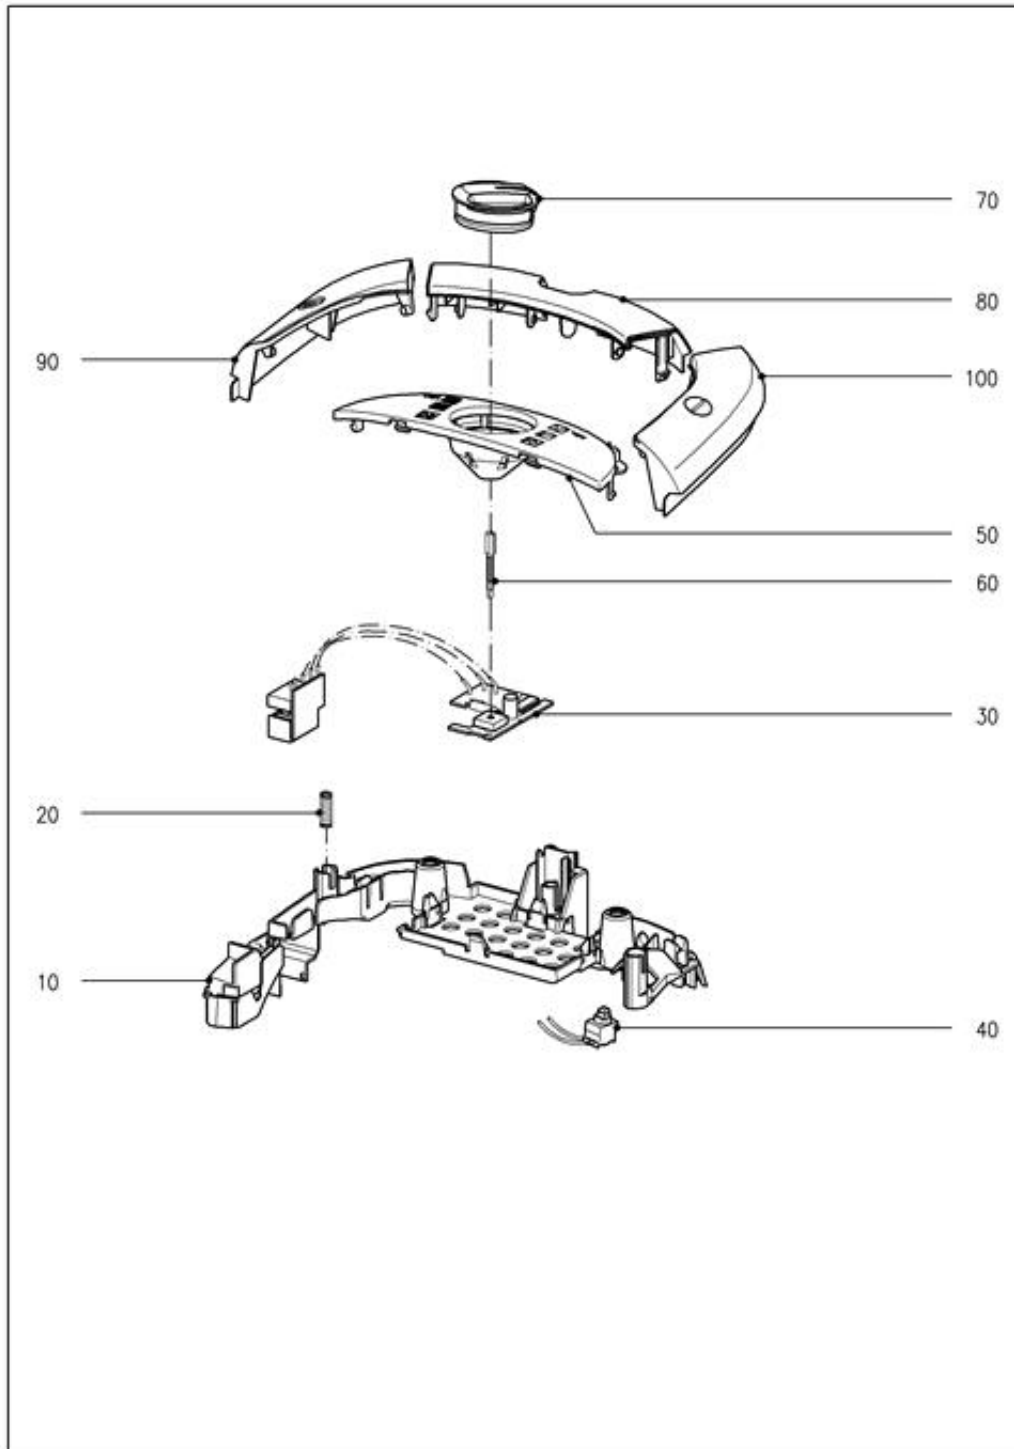

16.09.2015

030 Cover frame

6462090-030

Vacuum cleaners
S5210

16.09.2015

040 Operatine unit

6462090-040

Vacuum cleaners
S5210