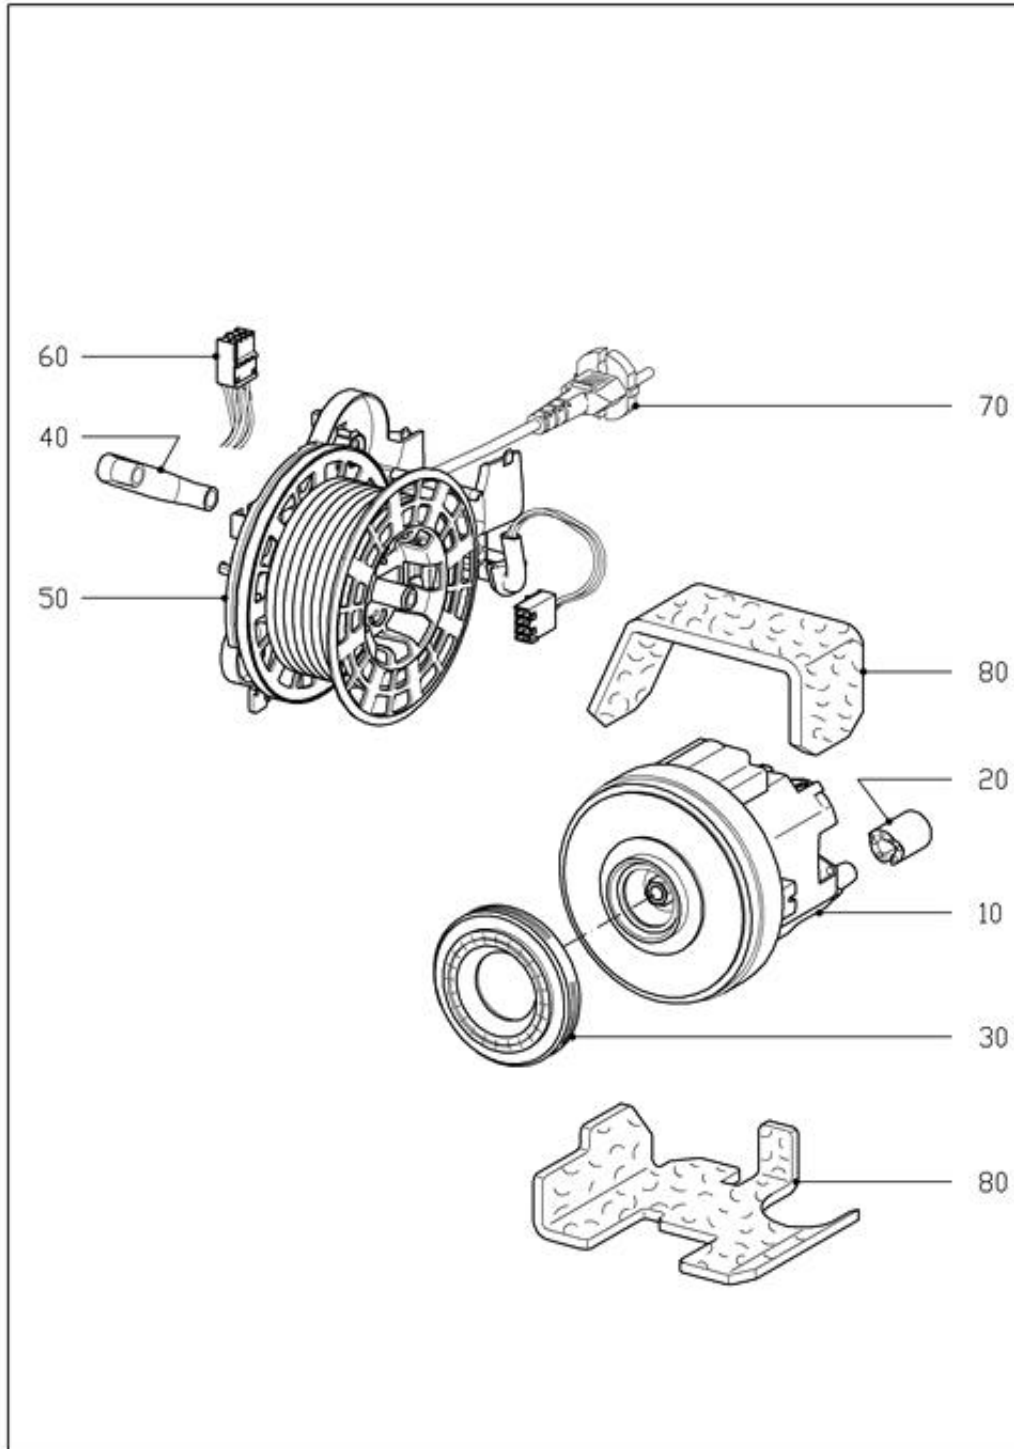

Vacuum cleaners
S5210

16.09.2015

050 Fan Cable reel

6462090-050