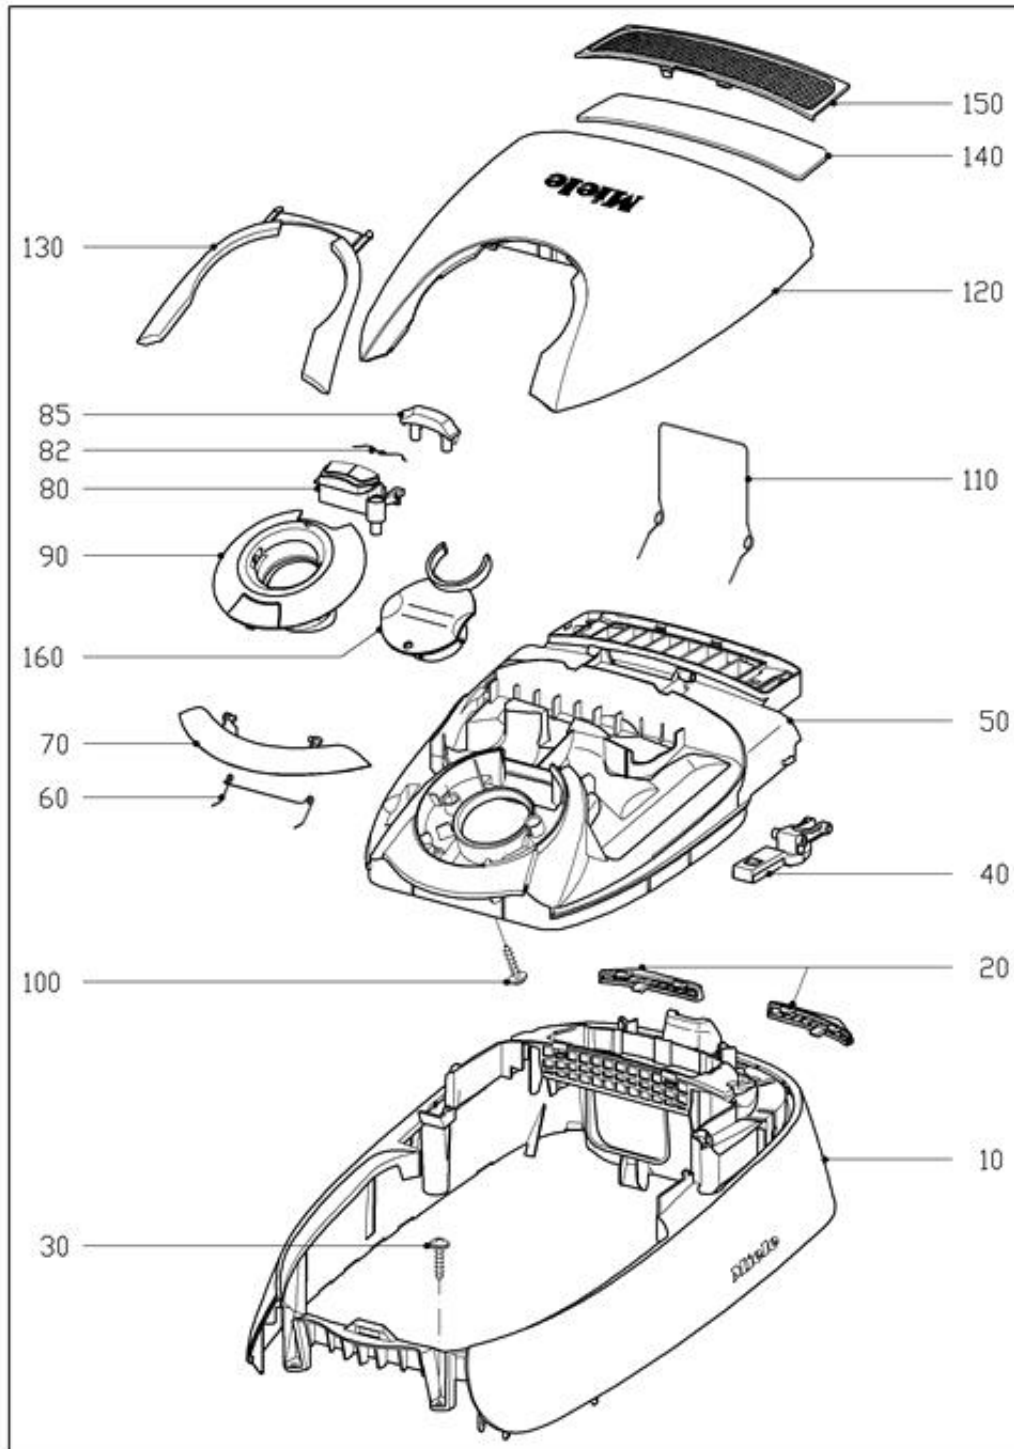

010 Casing bottom

6462090-010

Vacuum cleaners
S5210

16.09.2015

020 Casing

6528180-020

Miele

Vacuum cleaners
S5210

16.09.2015

030 Cover frame

6462090-030

Vacuum cleaners
S5210

16.09.2015

040 Operatine unit

6462090-040

Vacuum cleaners
S5210