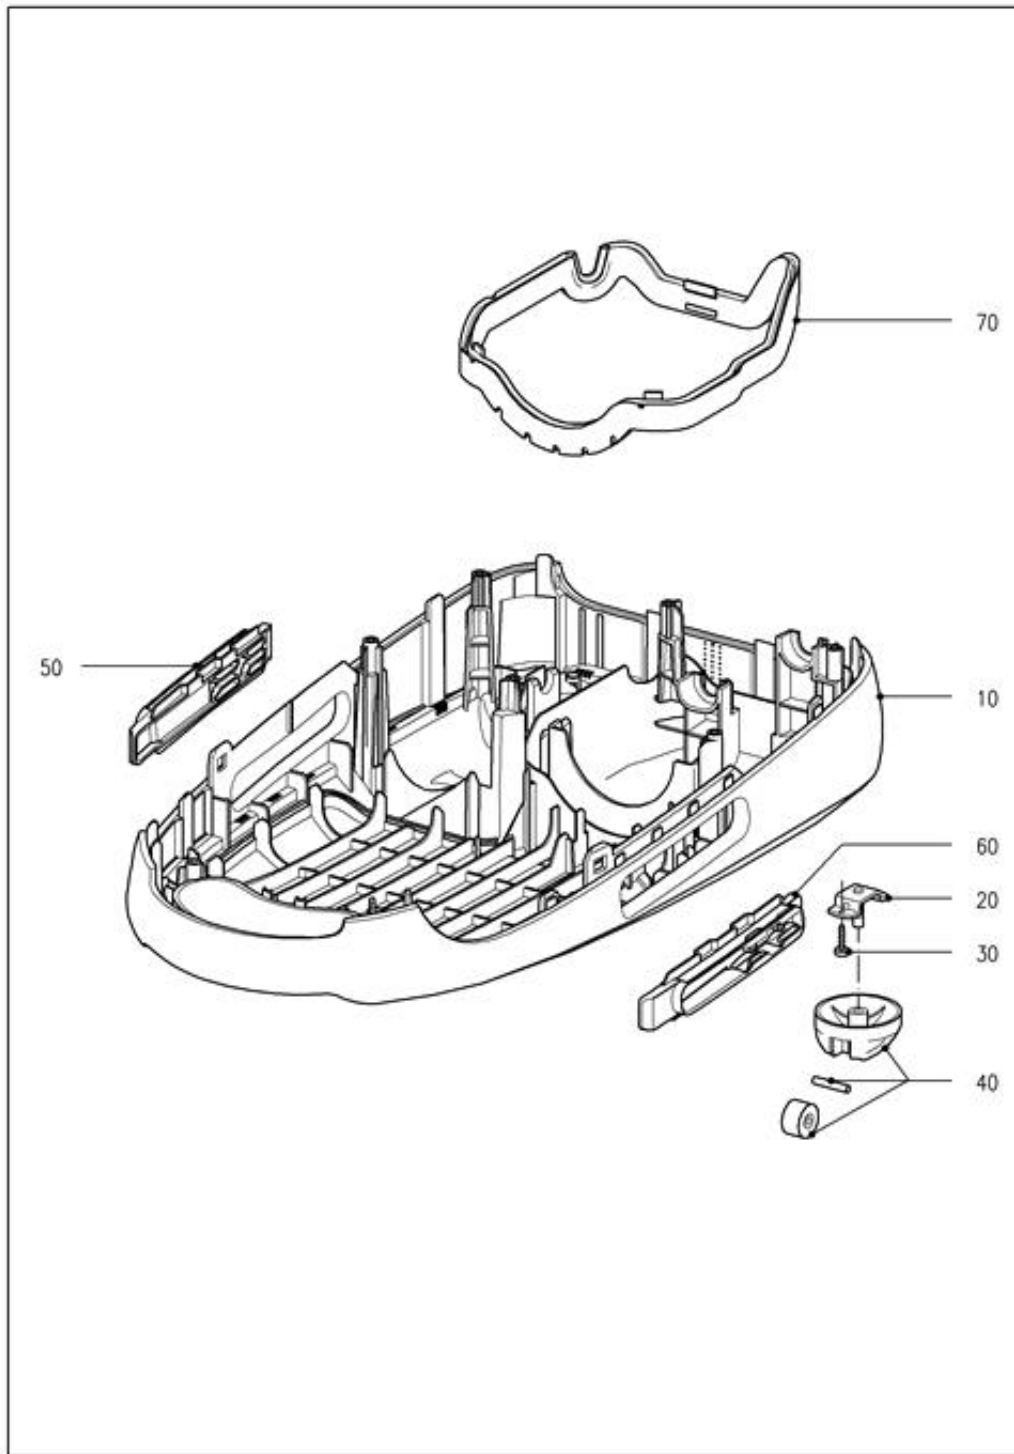

010 Casing bottom

6462090-010

Vacuum cleaners
S5210

16.09.2015

020 Casing

6528180-020

Miele

Vacuum cleaners
S5210

16.09.2015

030 Cover frame

6462090-030

Vacuum cleaners
S5210

16.09.2015

040 Operatine unit

6462090-040

Vacuum cleaners
S5210