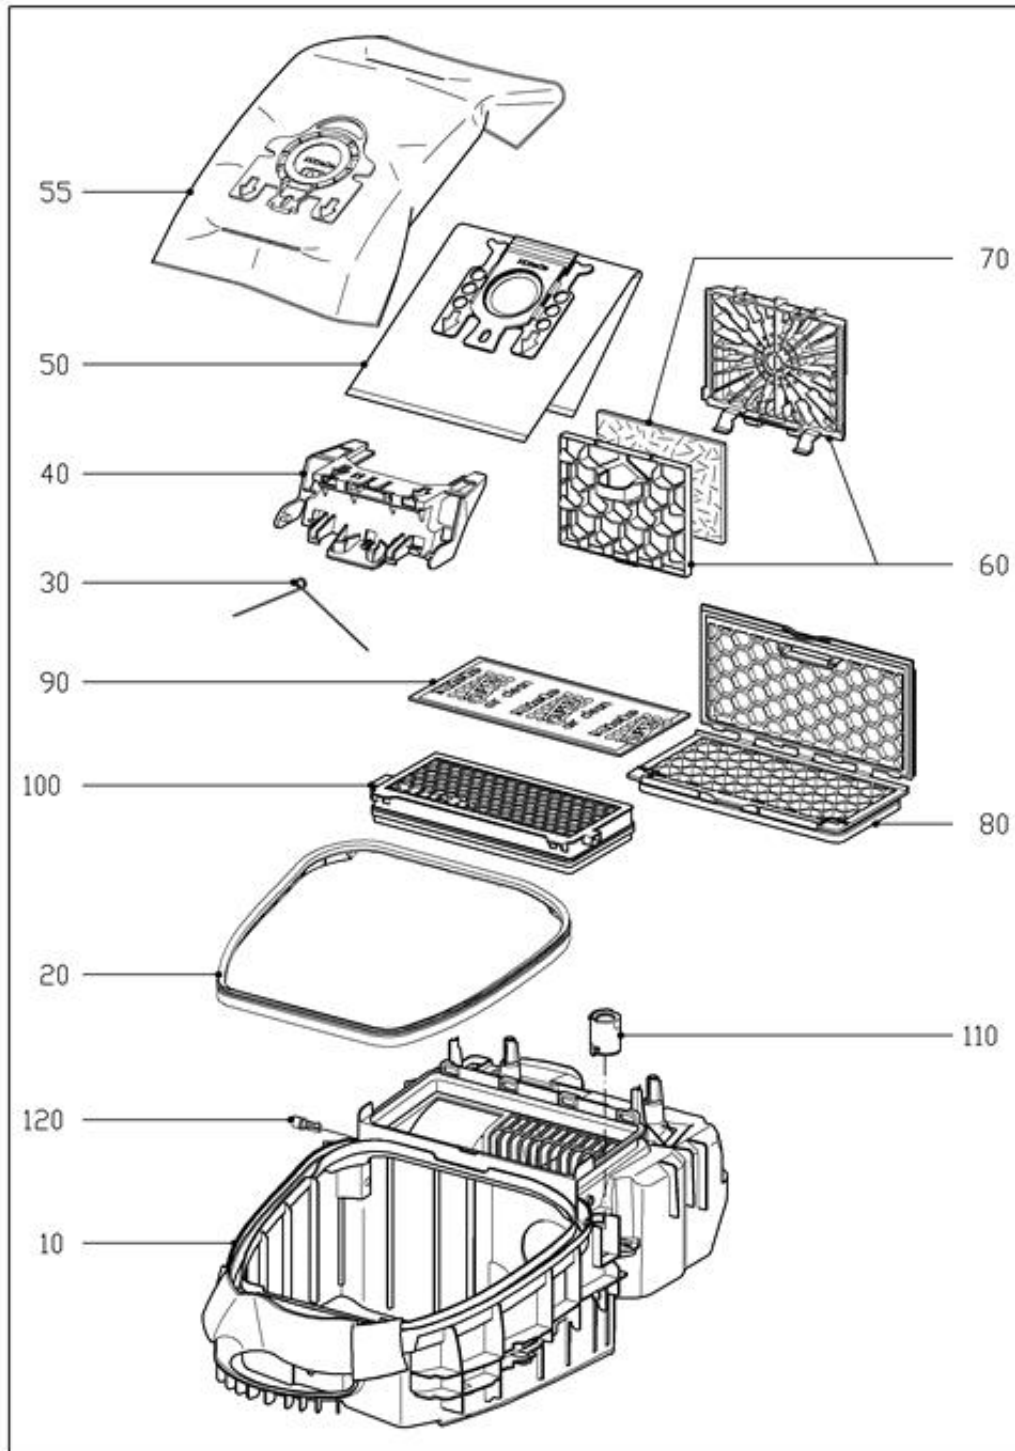

010 Casing bottom

6462090-010

Vacuum cleaners
S5210

16.09.2015

020 Casing

6528180-020

Miele

Vacuum cleaners
S5210

16.09.2015

030 Cover frame

6462090-030

Vacuum cleaners
S5210

16.09.2015

040 Operatine unit

6462090-040

Vacuum cleaners
S5210