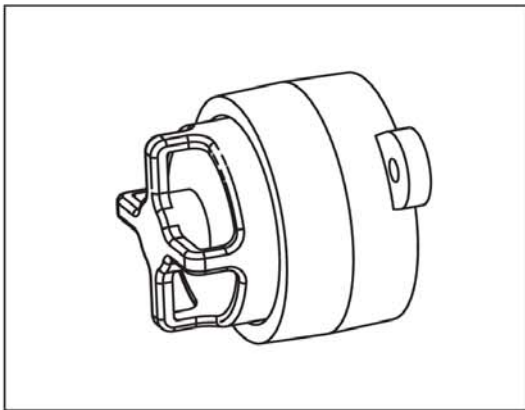

Filter, dust bag

Nilfisk Action A 100/200/300/400

03-01-2014

Part List ID
A8335

5

1

2

3

4

5

6