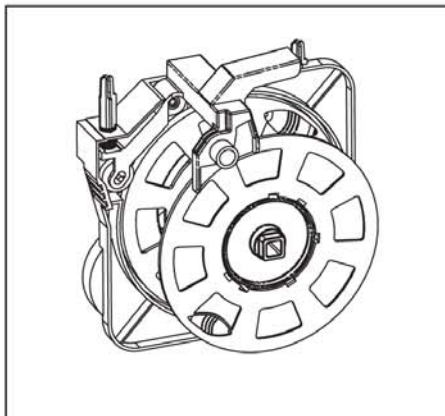

2

3

4

Cable reel, ref. no. 822159xx

	Voltage	Plug type	
Index 01, Europa	250		
Index 02, UK	250		
Index 05, AUS/NZ	250		
Index 04, CH	-		

Filter, dust bag

Nilfisk Action A 100/200/300/400

03-01-2014