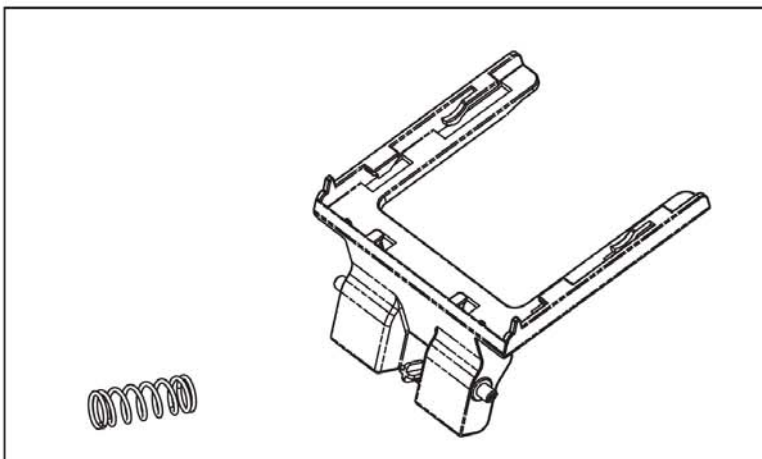

Upper parts 3

Nilfisk Action A 100/200/300/400

03-01-2014

Part List ID
A83313

13