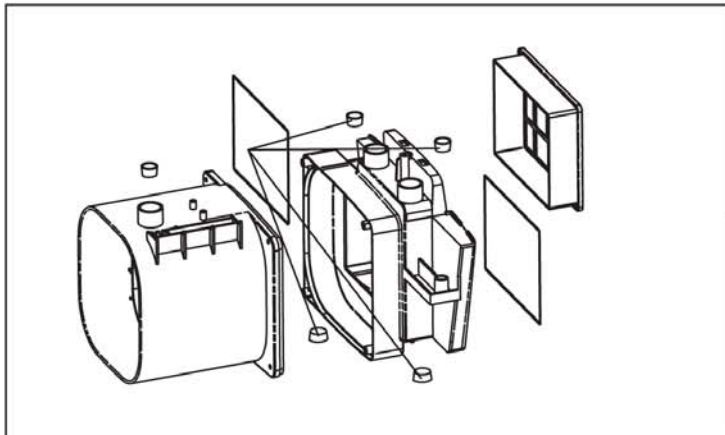

2

3

4

Cable reel, ref. no. 822159xx

	Voltage	Plug type	
Index 01, Europa	250		
Index 02, UK	250		
Index 05, AUS/NZ	250		
Index 04, CH	-		

Filter, dust bag

Nilfisk Action A 100/200/300/400

03-01-2014