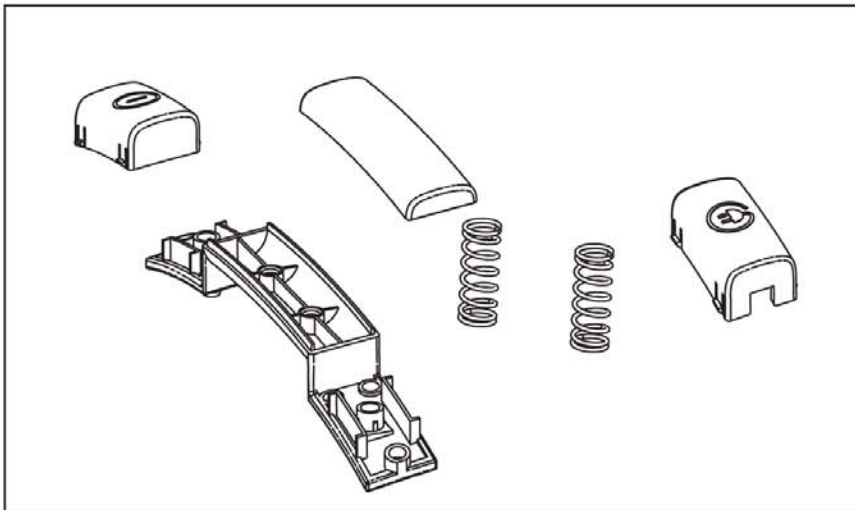

Upper parts 2

Nilfisk Action A 100/200/300/400

03-01-2014

Part List ID
A83311

11

1

2

3