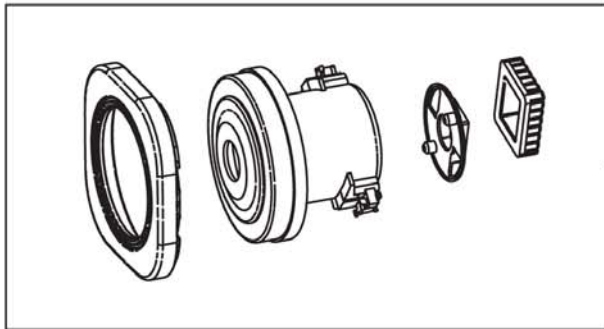

Motor and cord types

Nilfisk Action A 100/200/300/400

03-01-2014

Part List ID
A8333

3

1